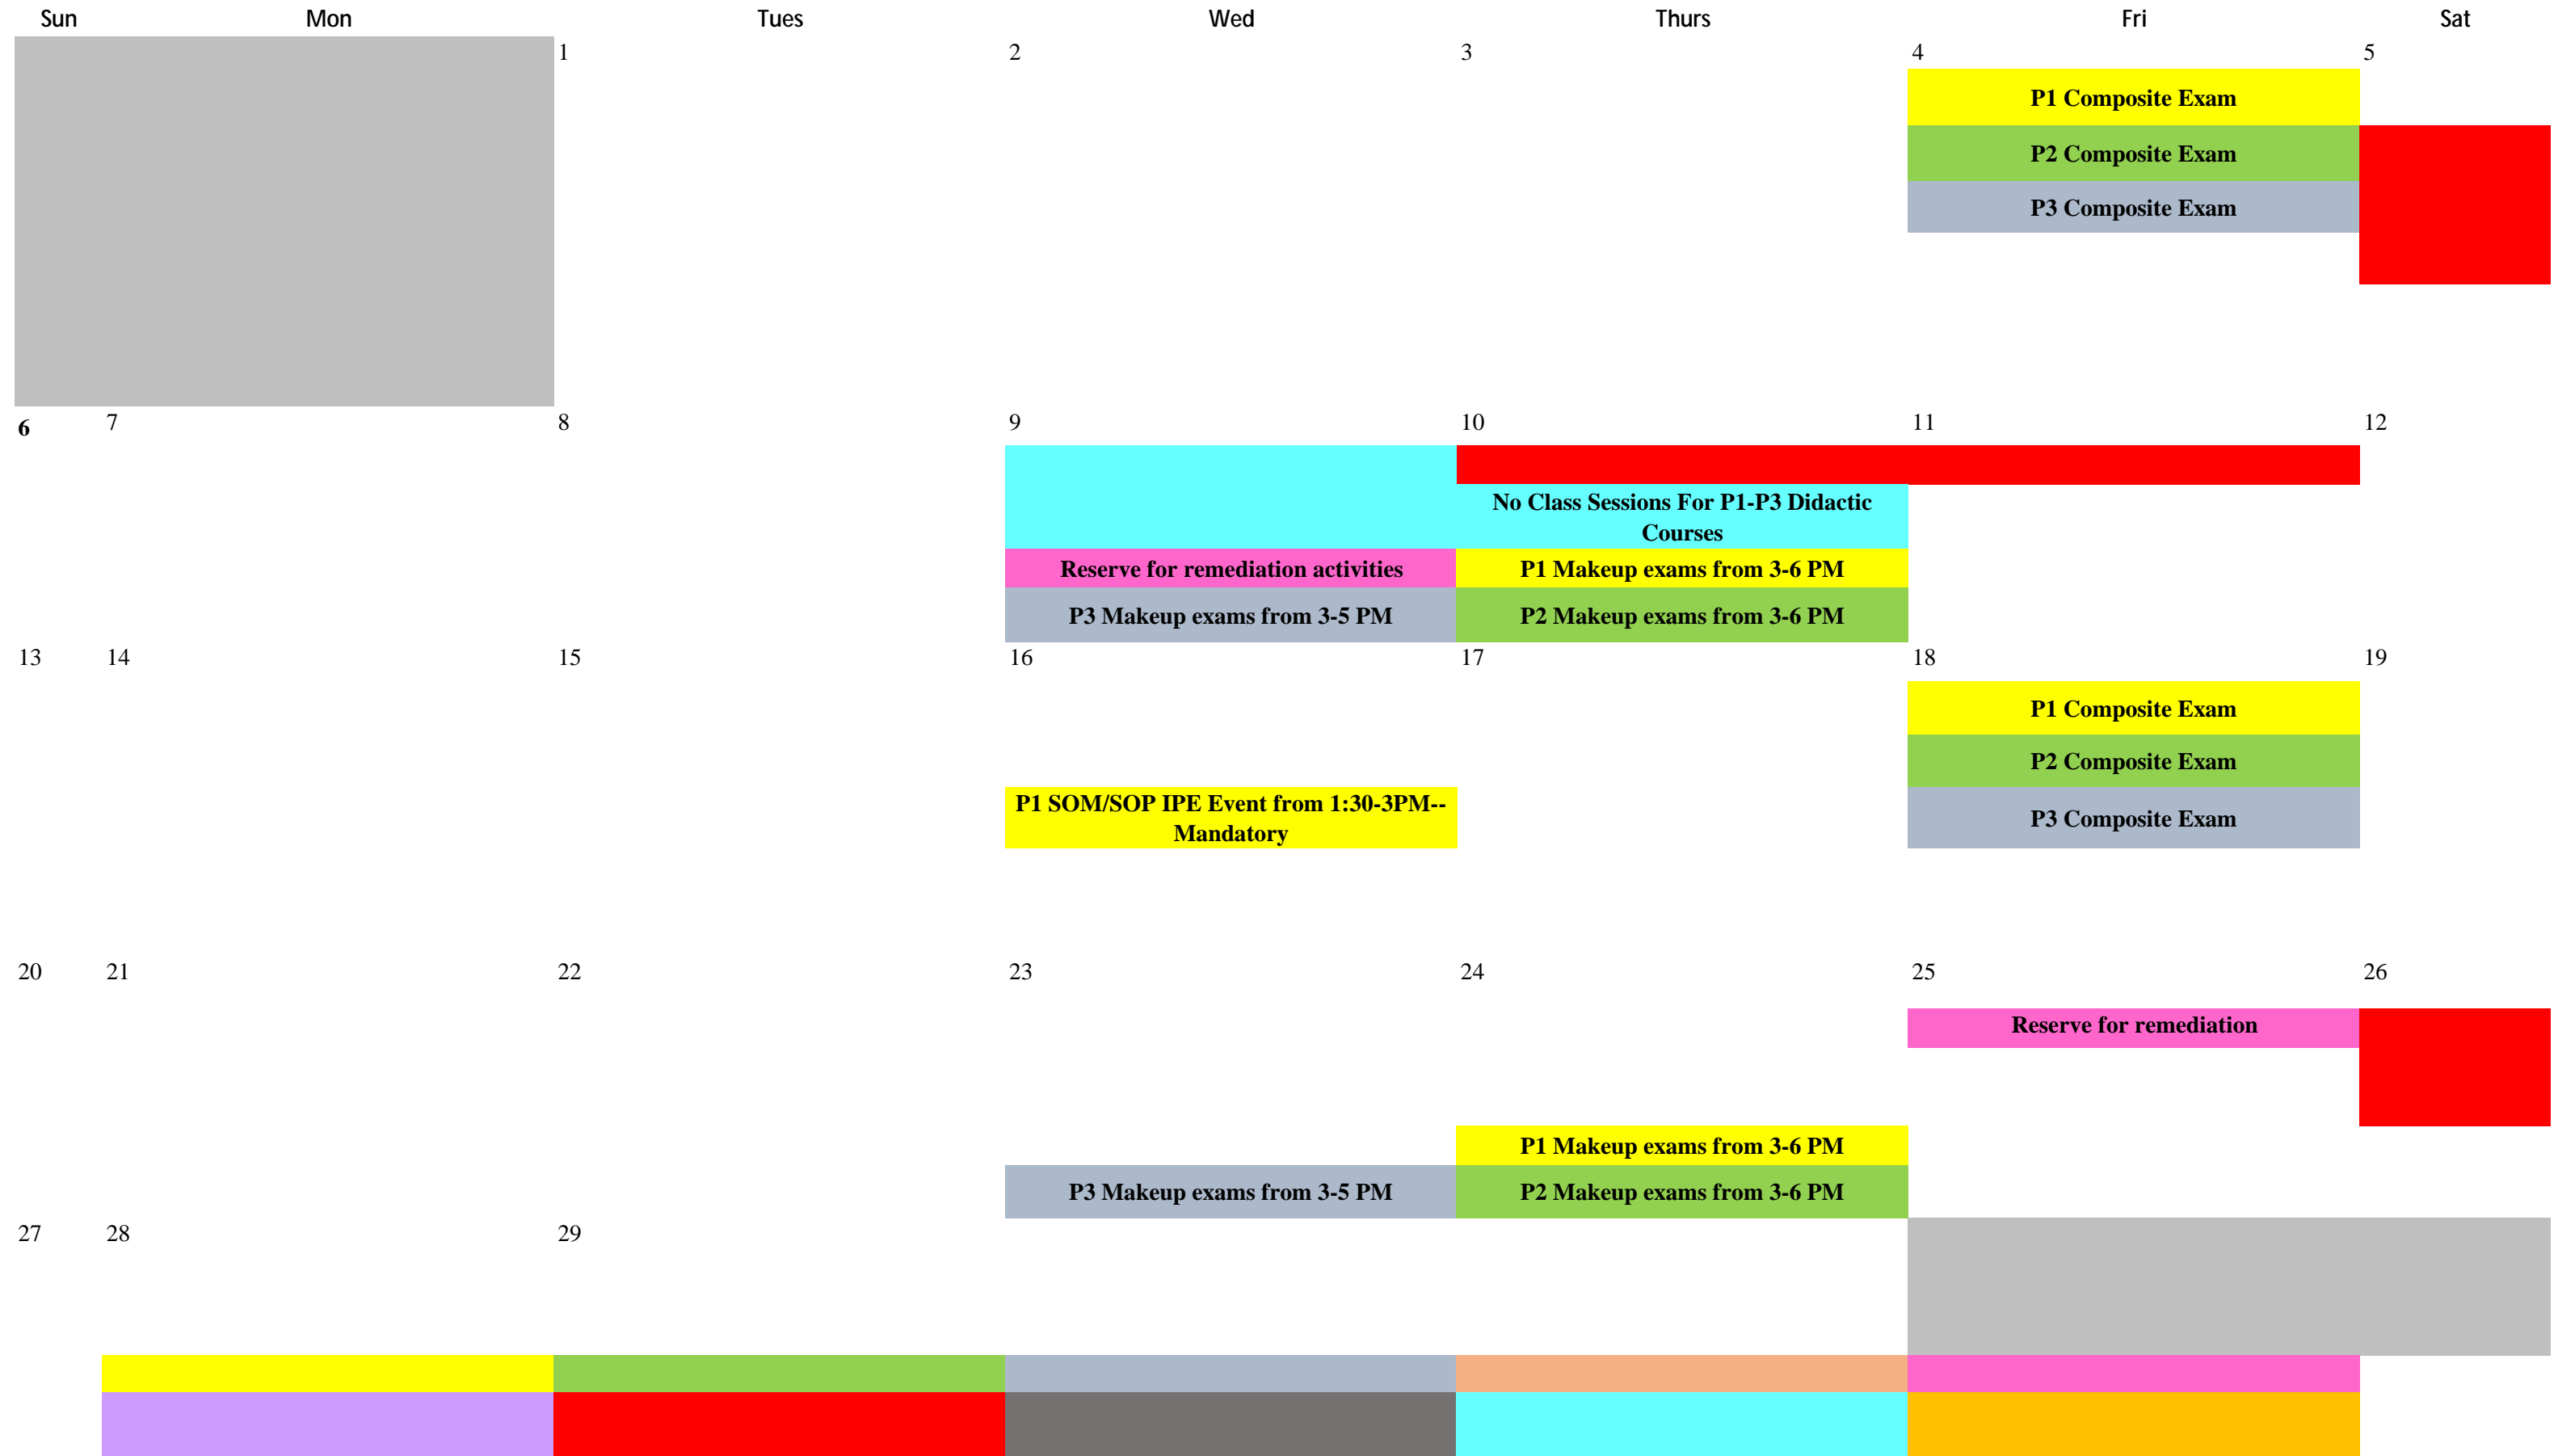

SEPTEMBER

## OCTOBER

Fall 2024 Flex Friday and Assessment Schedule

DECEMBER

Sun 1 2 Mon 3 Tues 4 Wed 5 Thurs 6 Fri 7 Sat